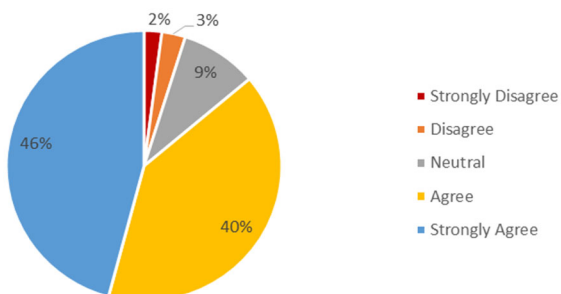

Overall, we had a strong positive response with 80% Agree/Strongly Agree, 14% Neutral, and 7% Disagree/Strongly Disagree. Most are happy, but we have room for improvement.

Many thanks to all that took the time to complete the survey. Any comments will be shared with the Pastoral Council and the appropriate Commission. We will use your input in setting goals for the coming year.

1. Please choose the statement that describes you best:

2. St. Lucy Parish is going in the right direction.

3. St. Lucy Parish is helping me grow in my relationship with Jesus.

4. What I learned in the Training Masses has improved how I participate in Mass.