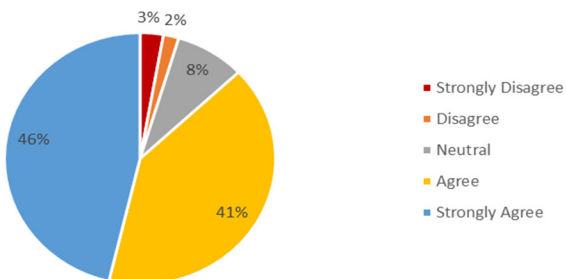

2. St. Lucy Parish is going in the right direction.