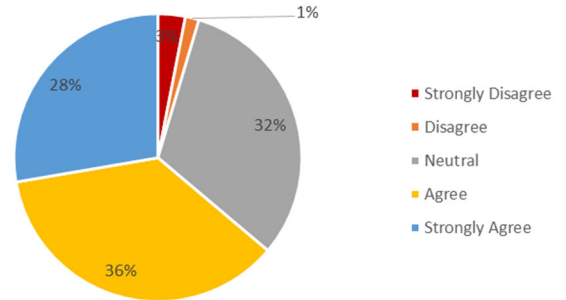

Overall, we had a strong positive response with 80% Agree/Strongly Agree, 14% Neutral, and 7% Disagree/Strongly Disagree. Most are happy, but we have room for improvement.

Many thanks to all that took the time to complete the survey. Any comments will be shared with the Pastoral Council and the appropriate Commission. We will use your input in setting goals for the coming year.

1. Please choose the statement that describes you best:

2. St. Lucy Parish is going in the right direction.

3. St. Lucy Parish is helping me grow in my relationship with Jesus.

4. What I learned in the Training Masses has improved how I participate in Mass.