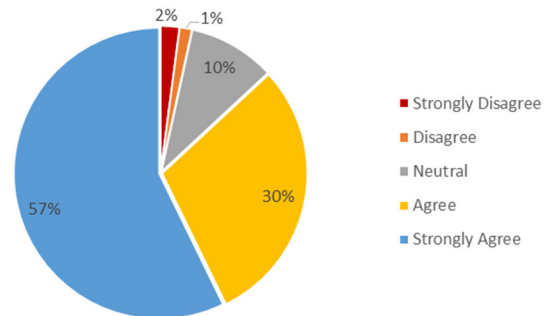

5. I feel welcome at St. Lucy Parish.